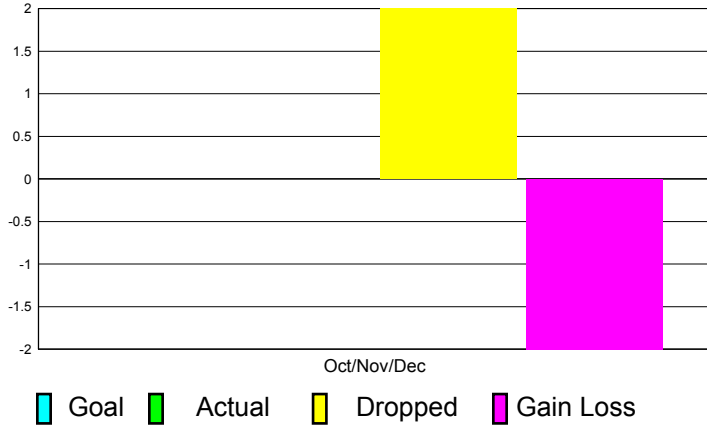

GMT Reports for District (or Undistricted) **District 108AB**

GMT: Federico STEINHAUS

Location: ITALY

GMT CA: 4

CLUBS

**Club Results
2011-2012**

**Clubs
2010-2011**

Month	New Club Goal	Actual New Clubs	Actual Dropped Clubs	Gain/Loss of Clubs	Gain/Loss of Clubs
Oct/Nov/Dec	0	0	2	-2	-2
Totals	0	0	2	-2	-2

Club Results 2011-2012

Goal, New, Dropped, Gain/Loss

Comparison of Club Gain/Loss

Current Year Compared to the Previous Year

YTD Status Quo Clubs 2010-2011

Status Quo Clubs Compared to Status Quo Members

MEMBERSHIP