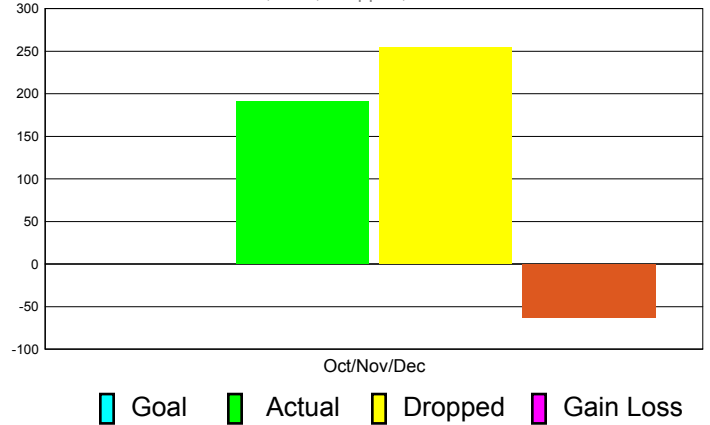

Membership Results 2011-2012

Goal, New, Dropped, Gain/Loss