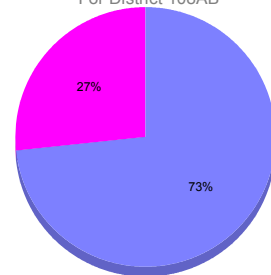

Membership Results 2011-2012

Goal, New, Dropped, Gain/Loss

Comparison of Membership Gain/Loss

Current Year Compared to the Previous Year

Gender Comparison 2010-2011

For District 108AB

Oct/Nov/Dec

■ Male ■ Female