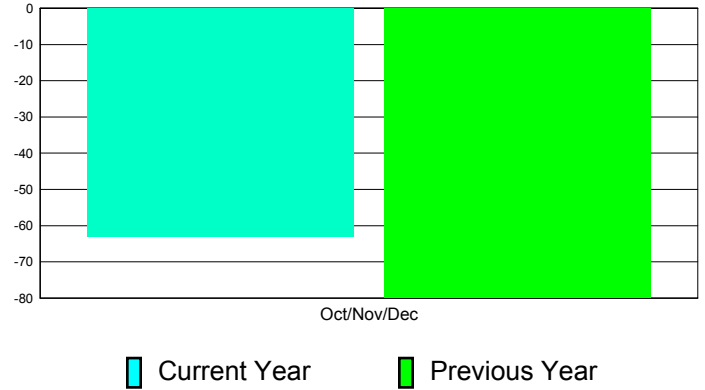

Comparison of Membership Gain/Loss

Current Year Compared to the Previous Year